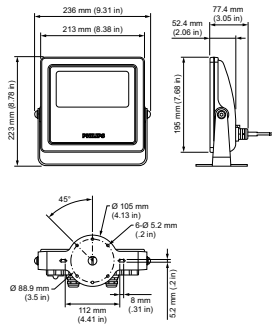

## Product Data

Full product code	871829164720199
Order product name	BCP433 BL 100-240 40 CE CQC PSE
EAN/UPC – product	8718291647201
Order code	64720199
Numerator – quantity per pack	1

Numerator – packs per outer box	4
Material no. (12NC)	912400133910
Net weight (piece)	2.670 kg

## Dimensional drawing

Vaya