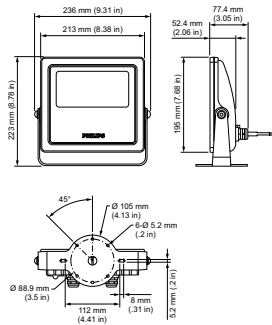

Vaya Flood LP Small

Product Data

Full product code	871829164718899
Order product name	BCP433 BL 100-240 10 CE CQC PSE
EAN/UPC – product	8718291647188
Order code	64718899
Numerator – quantity per pack	1

Numerator – packs per outer box	4
Material no. (12NC)	912400133921
Net weight (piece)	2.670 kg

Dimensional drawing

Vaya