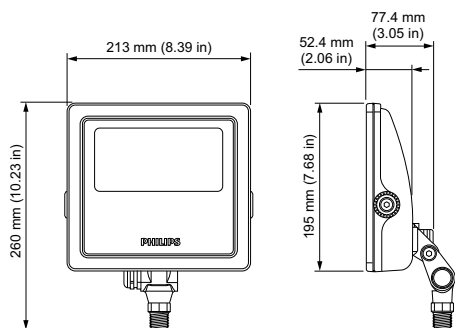

Product Data

Full product code	871829164964999
Order product name	BCP432 2700 100-240 90 UL HMA
EAN/UPC - Product	8718291649649
Order code	912400133966
Numerator - Quantity Per Pack	1
Numerator - Packs per outer box	4
Material Nr. (12NC)	912400133966
Net Weight (Piece)	2.500 kg

Dimensional drawing

Vaya