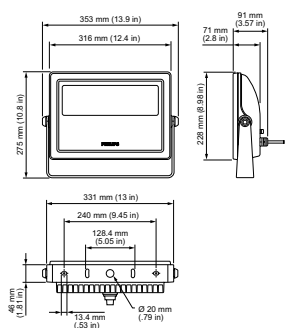

## Product Data

Full product code	871829138699599
Order product name	BCP436 AM 220-240 40 CE CQC

EAN/UPC – product	8718291386995
Order code	38699599
Numerator – quantity per pack	1
Numerator – packs per outer box	2
Material no. (12NC)	912400133994
Net weight (piece)	5.670 kg

## Dimensional drawing

Vaya