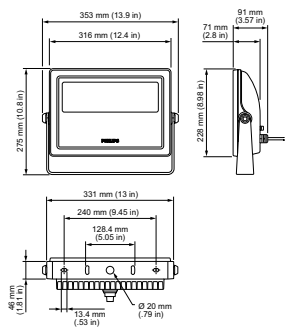

## Product Data

|                                 |                               |
|---------------------------------|-------------------------------|
| Full product code               | 871829164994699               |
| Order product name              | BCP435 3000 220-240 40 CE CQC |
| EAN/UPC – product               | 8718291649946                 |
| Order code                      | 912400134022                  |
| Numerator – quantity per pack   | 1                             |
| Numerator – packs per outer box | 2                             |
| Material no. (12NC)             | 912400134022                  |
| Net weight (piece)              | 5.720 kg                      |

## Dimensional drawing

Vaya