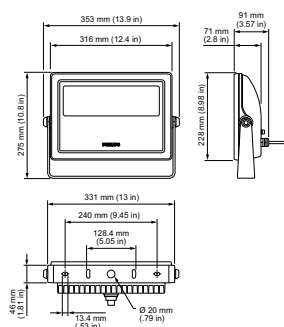

Lumen Maintenance 90% at 40°C Calculated 23000

Lumen Maintenance 90% at 40°C Reported 23000

Application Conditions

Ambient temperature range -40 to +40 °C

Product Data

Full product code	871829138610099
Order product name	BCP435 2700 220-240 40 CE CQC
EAN/UPC – product	8718291386100
Order code	38610099
Numerator – quantity per pack	1
Numerator – packs per outer box	2
Material no. (12NC)	912400134034
Net weight (piece)	5.720 kg

Dimensional drawing

Vaya