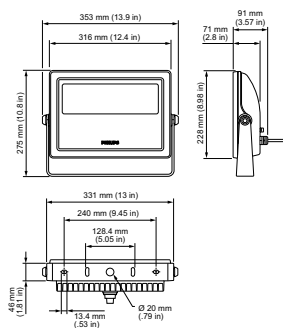

## Product Data

Full product code	871829138614899
Order product name	BCP435 5000 220-240 10 CE CQC
EAN/UPC – product	8718291386148
Order code	38614899
Numerator – quantity per pack	1
Numerator – packs per outer box	2
Material no. (12NC)	912400134038
Net weight (piece)	5.720 kg

## Dimensional drawing

Vaya