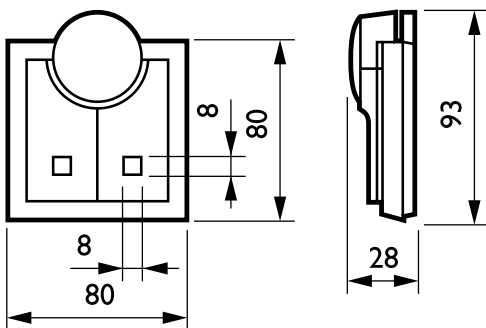

Dimensional drawing

Product
IRT8050/00 TRANSM IR 2KEY WALL