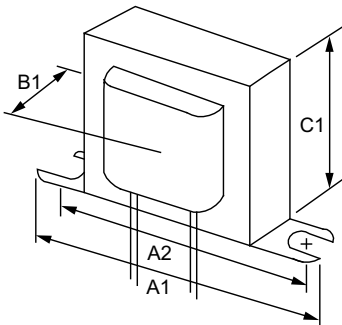

Standard

Approbation Marks	CSA certificate UL certificate RoHS Compliant
Sound Rating	A
UL Recognized	No
Product Data	
Order product name	STANDARD MAG BALLAST (1) 13W COMPACT(2-PIN) 277V

EAN/UPC - Product	781087117224
Order code	VLO13TPI
Numerator - Quantity Per Pack	1
Numerator - Packs per outer box	12
Material Nr. (12NC)	913700557219
Net Weight (Piece)	0.486 kg

Dimensional drawing

MAG BALLAST (1) 13W COMPACT(2-PIN) 277V

Product	A1	A2	B1	C1
STANDARD MAG BALLAST (1) 13W COMPACT(2-PIN) 277V	3.75 in	2.19 in	1.75 in	2 in