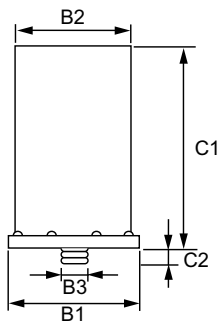

Ballast Factor (Nom)	1
Power Factor (Nom)	0.90
Open Circuit Voltage	310 V
Input Current (Nom)	2.5/1.45/1.25/1.1 A A
Input Power (Nom)	285 W
Rated Lamp Power	250 W

Wiring	
Wire Striplength	0.5 mm
Wire Length by Color	10"
Wire Type	Stranded
Remote Wiring Configuration Allowed	Yes
Max Ballast-Lamp Distance Remote	Determined by AWG used
Wiring	
Recommended Fuse Value	8/5/5/3 A

Mechanical and Housing	
Housing Material	Metal
Housing	OW

Outdoor Weatherproof (79W)

Housing Dimensions	8.6" x 6.38" x 6.38"
Approval and Application	
Open Circuit Voltage Test (Volts)	280-340 V
Approval Marks	CSA certificate UL certificate RoHS Compliant
Temperature Marking	Max. case temperature 90°C
UL Recognized	No
Hipot Test (1 Minute)	2000 V
Hipot Test (2 Seconds)	2500 V
UL Insulation Class	H(180°C)
UL Temperature Code	NA

Product Data	
Order product name	OUTDOOR WEATHERPROOF HID MH BAL 250W M58 QUAD WP
EAN/UPC - Product	781087957905
Order code	399444
Local order code	399444
Numerator - Quantity Per Pack	1
Numerator - Packs per outer box	1
Material Nr. (12NC)	913700583709
Net Weight (Piece)	6.482 kg

Dimensional drawing

MH BAL 250W M58 QUAD WP

Product	B1	B2	B3	C1	C2
OUTDOOR WEATHERPROOF HID 79W5790001	7.3 in	6.4 in	1 in	8.6 in	1.9 in