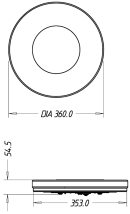

Beach

Dimensional drawing

Residential Collection ceiling