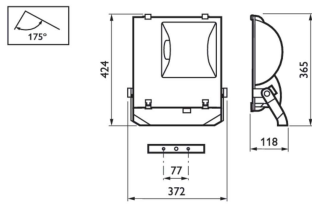

ConTempo 152-252-352

Dimensional drawing

Product shown: RVP151

All dimensions in mm