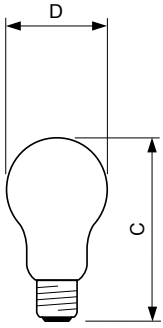

Standard A-shape clear

Stan 60W E27 220-240V A55 CL 1CT/5X10F

Conventional pear-shaped incandescent lamps

Product data

General Information	
Cap-Base	E27
Operating Position	UNIVERSAL [Any or Universal (U)]
Nominal lifetime	1,000 hour(s)
Lighting Technology	Incandescent

Light Technical	
Luminous Flux	710 lm
Color rendering index (CRI)	100

Operating and Electrical	
Power Consumption	60 W
Voltage (Nom)	220-240 V

Controls and Dimming	
Dimmable	Yes

Mechanical and Housing	
Bulb Finish	Clear
Bulb Shape	A55

Product Data	
Order product name	Stan 60W E27 220-240V A55 CL 1CT/5X10F
Full product name	Stan 60W E27 220-240V A55 CL 1CT/5X10F
Full product code	871829112390300
Order code	920054643302
Material Nr. (12NC)	920054643302
Numerator - Quantity Per Pack	1
EAN/UPC - Product/Case	8711500011381
Numerator - Packs per outer box	50
EAN/UPC - Case	8718291123927

Standard A-shape clear

Dimensional drawing

Product	D (max)	D	C (max)
Stan 60W E27 220-240V A55 CL 1CT/5X10F	56 mm	55 mm	97 mm