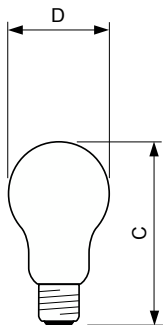

Standard A-shape clear

Standard 60W E27 240V A55 CL 1CT/12X10F

Conventional pear-shaped incandescent lamps

Product data

General Information	
Cap-Base	E27 [E27]
Operating Position	UNIVERSAL [Any or Universal (U)]
Nominal lifetime	1,000 hour(s)
Lighting Technology	Incandescent

Light Technical	
Luminous Flux	700 lm
Color rendering index (CRI)	100

Operating and Electrical	
Power Consumption	60 W
Voltage (Nom)	240 V
Voltage (Nom)	240 V

Controls and Dimming	
Dimmable	Yes

Mechanical and Housing	
Bulb Finish	Clear
Bulb Shape	A55 [A 55mm]

Product Data	
Order product name	Stan 60W E27 240V A55 CL 1CT/12X10F
Full product name	Standard 60W E27 240V A55 CL 1CT/12X10F
Full product code	871016307574784
Order code	07574784
Material Nr. (12NC)	920054645575
Numerator - Quantity Per Pack	1
EAN/UPC - Product/Case	8710163075747
Numerator - Packs per outer box	120
EAN/UPC - Case	8710163077376

Standard A-shape clear

Dimensional drawing

Product	D (max)	D	C (max)
Stan 60W E27 240V A55 CL 1CT/12X10F	56 mm	55 mm	97 mm