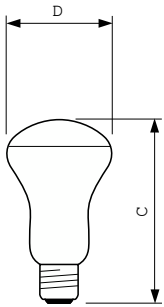

Operating and Electrical	
Power Consumption	25 W
Voltage (Nom)	220-240 V

Controls and Dimming	
Dimmable	Yes

Mechanical and Housing	
Bulb Finish	White window
Bulb Shape	E50 [E 50mm]

Product Data	
Order product name	CLAS 25W E27 220-240V E50 W-W 1CT/10X10F
Full product name	CLAS 25W E27 220-240V E50 W-W 1CT/10X10F
Full product code	871150022628000
Order code	920220843329
Material Nr. (12NC)	920220843329
Numerator - Quantity Per Pack	1
EAN/UPC - Product/Case	8711500226280
Numerator - Packs per outer box	100
EAN/UPC - Case	8711500239662

## Dimensional drawing

Product	D	C (max)
CLAS 25W E27 220-240V E50 W-W 1CT/10X10F	50 mm	91 mm