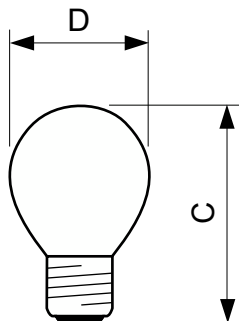

## Stan 25W E27 220-240V P45 CL 1CT/5X10F

Spherical vacuum- or gas-filled incandescent lamps with a clear glass bulb and E- or B-base

### Product data

General Information	
Cap-Base	E27 [E27]
Operating Position	UNIVERSAL [Any or Universal (U)]
Nominal lifetime	1,000 hour(s)
Rated Lifetime (Hours)	1,000 hour(s)
Lighting Technology	Incandescent
Light Technical	
Luminous Flux	200 lm
Color rendering index (CRI)	100
Operating and Electrical	
Power Consumption	25 W
Voltage (Nom)	220-240 V
Controls and Dimming	
Dimmable	Yes

Mechanical and Housing	
Bulb Finish	Clear
Bulb Shape	P45 [P 45mm]
Product Data	
Order product name	Stan 25W E27 220-240V P45 CL 1CT/5X10F
Full product name	Stan 25W E27 220-240V P45 CL 1CT/5X10F
Full product code	871829112402300
Order code	921411543301
Material Nr. (12NC)	921411543301
Numerator - Quantity Per Pack	1
EAN/UPC - Product/Case	8711500223326
Numerator - Packs per outer box	50
EAN/UPC - Case	8718291124047

### Dimensional drawing

Product	D	C (max)
Stan 25W E27 220-240V P45 CL 1CT/5X10F	45 mm	73 mm