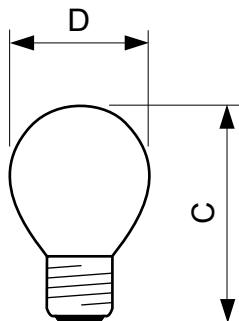

# Standard Lustre P45 frosted

**CLAS 40W E27 230V P45 FR 1000H 1CT/10x10**

Spherical vacuum- or gas-filled incandescent lamps with white or inside-frosted glass bulb and E- or B-base

## Product data

General Information		Mechanical and Housing	
Cap-Base	E27 [E27]	Bulb Finish	Frosted
Operating Position	UNIVERSAL [Any or Universal (U)]	Bulb Shape	P45 [P 45mm]
Nominal lifetime	1,000 hour(s)		
Rated Lifetime (Hours)	1,000 hour(s)		
Lighting Technology	Incandescent		
Light Technical		Product Data	
Luminous Flux	390 lumen	Full product code	692341076280800
Color rendering index (CRI)	100	Order product name	CLAS 40W E27 230V P45 FR 1000H 1CT/10x10
		Order code	921419444260
Operating and Electrical		Numerator - Quantity Per Pack	1
Power Consumption	40 W	Numerator - Packs per outer box	100
Voltage (Nom)	230 V	Material Nr. (12NC)	921419444260
Voltage (Nom)	230 V	Full product name	CLAS 40W E27 230V P45 FR 1000H 1CT/10x10
		EAN/UPC - Case	6923410763737
		EAN/UPC - Product/Case	6923410762808
Controls and Dimming			
Dimmable	Yes		

### Dimensional drawing

Product	D	C (max)
CLAS 40W E27 230V P45 FR 1000H 1CT/10x10	45 mm	73 mm