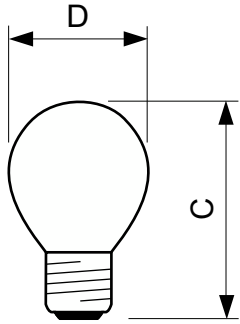

## Stan 60W E27 220V P45 CL 1CT/10X10F

Spherical vacuum- or gas-filled incandescent lamps with a clear glass bulb and E- or B-base

### Product data

General Information		Bulb Shape	
Cap-Base	E27 [E27]		P45 [P 45mm]
Nominal lifetime	1,000 hour(s)	Product Data	
Rated Lifetime (Hours)	1,000 hour(s)	Order product name	Stan 60W E27 220V P45 CL 1CT/10X10F
Lighting Technology	Incandescent	Full product name	Stan 60W E27 220V P45 CL 1CT/10X10F
Light Technical		Full product code	872790094512600
Luminous Flux	660 lm	Order code	921429542901
Color rendering index (CRI)	100	Material Nr. (12NC)	921429542901
Operating and Electrical		Numerator - Quantity Per Pack	1
Power Consumption	60 W	EAN/UPC - Product/Case	8727900945126
Voltage (Nom)	220 V	Numerator - Packs per outer box	100
Voltage (Nom)	220 V	EAN/UPC - Case	8727900945140
Mechanical and Housing			
Bulb Finish	Clear		

### Dimensional drawing

Product	D	C (max)
Stan 60W E27 220V P45 CL 1CT/10X10F	45 mm	73 mm