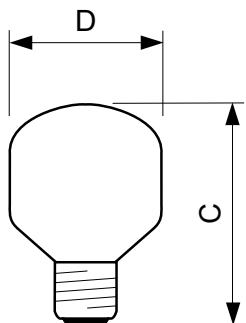

## SOFT 40W E27 230V T45 WH 1CT/10X10F

Normal gas-filled incandescent lamps with a T-shaped glass bulb and E-base

### Product data

General Information	
Cap-Base	E27 [E27]
Operating Position	UNIVERSAL [Any or Universal (U)]
Nominal lifetime	1,000 hour(s)
Rated Lifetime (Hours)	1,000 hour(s)
Lighting Technology	Incandescent
Light Technical	
Luminous Flux	350 lm
Color rendering index (CRI)	100
Operating and Electrical	
Power Consumption	40 W
Voltage (Nom)	230 V
Voltage (Nom)	230 V
Controls and Dimming	
Dimmable	Yes

Mechanical and Housing	
Bulb Finish	Soft White
Bulb Shape	T45 [T 45mm]
Product Data	
Order product name	Soft 40W E27 230V T45 WH 1CT/10X10F
Full product name	SOFT 40W E27 230V T45 WH 1CT/10X10F
Full product code	871150004320750
Order code	04320750
Material Nr. (12NC)	921431744217
Numerator - Quantity Per Pack	1
EAN/UPC - Product/Case	8711500043207
Numerator - Packs per outer box	100
EAN/UPC - Case	8711500111760

### Dimensional drawing

Product	D	C (max)
Soft 40W E27 230V T45 WH 1CT/10X10F	45 mm	74 mm