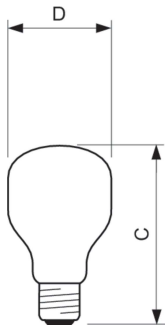

Softone Standard T-shape

Soft 100W E27 220-240V T55 WH 1CT/5X10F

T-shaped gas-filled lamps with a modern appearance

Product data

General Information	
Cap-Base	E27 [E27]
Operating Position	UNIVERSAL [Any or Universal (U)]
Nominal lifetime	1,000 hour(s)
Rated Lifetime (Hours)	1,000 hour(s)
Lighting Technology	Incandescent

Light Technical	
Luminous Flux	1,200 lm
Color rendering index (CRI)	100

Operating and Electrical	
Power Consumption	100 W
Voltage (Nom)	220-240 V

Controls and Dimming	
Dimmable	Yes

Mechanical and Housing	
Bulb Finish	Soft White
Bulb Shape	T55 [T 55mm]

Product Data	
Order product name	Soft 100W E27 220-240V T55 WH 1CT/5X10F
Full product name	Soft 100W E27 220-240V T55 WH 1CT/5X10F
Full product code	871829112429000
Order code	922800543301
Material Nr. (12NC)	922800543301
Numerator - Quantity Per Pack	1
EAN/UPC - Product/Case	8711500011527
Numerator - Packs per outer box	50
EAN/UPC - Case	8718291124313

Softone Standard T-shape

Dimensional drawing

Product	D	C (max)
Soft 100W E27 220-240V T55 WH 1CT/5X10F	55 mm	98 mm