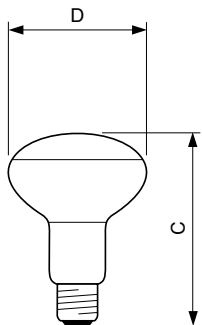

Light Technical	
Beam Angle (Nom)	80 degree(s)
Color rendering index (CRI)	100

Operating and Electrical	
Power Consumption	60 W
Voltage (Nom)	240 V
Voltage (Nom)	240 V

Controls and Dimming	
Dimmable	Yes

Mechanical and Housing	
Bulb Finish	Frosted
Bulb Shape	E80 [E 80mm]

Product Data	
Order product name	Refl 60W E27 240V E80 80D FR 1CT/6X5F
Full product name	Refl 60W E27 240V E80 80D FR 1CT/6X5F
Full product code	872790081044800
Order code	923226545549
Material Nr. (12NC)	923226545549
Numerator - Quantity Per Pack	1
EAN/UPC - Product/Case	8727900810448
Numerator - Packs per outer box	30
EAN/UPC - Case	8727900810462

## Reflector diam 80/90/95/125 mm

### Dimensional drawing

Product	D	C (max)
Ref <sup>l</sup> 60W E27 240V E80 80D FR 1CT/6X5F	80 mm	114.5 mm