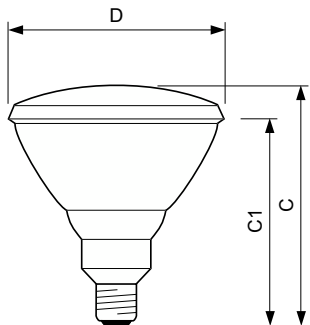

Controls and Dimming	
Dimmable	Yes

Mechanical and Housing	
Bulb Finish	Blue
Bulb Shape	PAR38 [PAR 4.75 inch/121mm]

Approval and Application	
Energy Consumption kWh/1000 h	80 kWh

Product Data	
Order product name	PARTY 80W E27 230V PAR38 Blue 1CT/12
Full product name	PARTY 80W E27 230V PAR38 Blue 1CT/12
Full product code	871150033994200
Order code	923810944212
Material Nr. (12NC)	923810944212
Numerator - Quantity Per Pack	1
EAN/UPC - Product/Case	8711500339942
Numerator - Packs per outer box	12
EAN/UPC - Case	8718291115779

### Dimensional drawing

Product	D (max)	C (max)
PARTY 80W E27 230V PAR38 Blue 1CT/12	123 mm	137 mm