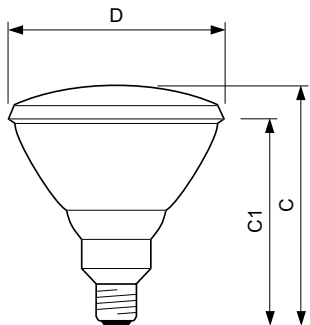

PARTYTONE PAR38 Colour

PARTY 80W E27 240V PAR38 Red 1CT/6

Coloured pressed-glass 121 mm diameter reflector lamp

Product data

General Information	
Cap-Base	E27 [E27]
Operating Position	UNIVERSAL [Any or Universal (U)]
Nominal lifetime	2,000 hour(s)
Rated Lifetime (Hours)	2,000 hour(s)
Lighting Technology	Incandescent

Operating and Electrical	
Power Consumption	80 W
Starting Time (Nom)	0.0 s
Voltage (Nom)	240 V
Voltage (Nom)	240 V

Controls and Dimming	
Dimmable	Yes

Mechanical and Housing	
Bulb Finish	Red
Bulb Shape	PAR38 [PAR 4.75 inch/121mm]

Product Data	
Order product name	PARTY 80W E27 240V PAR38 Red 1CT/6
Full product name	PARTY 80W E27 240V PAR38 Red 1CT/6
Full product code	871016317217000
Order code	923811245582
Material Nr. (12NC)	923811245582
Numerator - Quantity Per Pack	1
EAN/UPC - Product/Case	8710163172170
Numerator - Packs per outer box	6
EAN/UPC - Case	8710163172194

PARTYTONE PAR38 Colour

Dimensional drawing

Product	D	C (max)
PARTY 80W E27 240V PAR38 Red 1CT/6	122.5 mm	137 mm