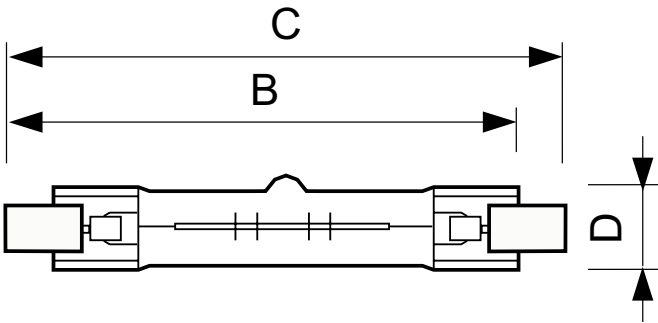

Plusline Compact

Plusline C 100W R7s 240V 1BC/10

Mains-voltage linear lamp giving white halogen light

Product data

General Information	
Cap-Base	R7S [R7s]
Operating Position	UNIVERSAL [Any or Universal (U)]
Nominal lifetime	2,000 hour(s)
Rated Lifetime (Hours)	2,000 hour(s)
Lighting Technology	Halogen

Light Technical	
Luminous Flux	1,550 lm
Luminous Efficacy (rated) (Nom)	15.5 lm/W
Color rendering index (CRI)	100

Operating and Electrical	
Power Consumption	100 W
Lamp Current (Nom)	0.42 A
Starting Time (Nom)	0.0 s
Voltage (Nom)	240 V
Voltage (Nom)	240 V

Controls and Dimming	
Dimmable	Yes

Mechanical and Housing	
Bulb Finish	Clear
Bulb Shape	T3 [T 12mm (T3)]

Product Data	
Order product name	Plusline C 100W R7s 240V 1BC/10
Full product name	Plusline C 100W R7s 240V 1BC/10
Full product code	871150090173625
Order code	923920045792
Material Nr. (12NC)	923920045792
Numerator - Quantity Per Pack	1
EAN/UPC - Product/Case	8711500901736
Numerator - Packs per outer box	10
EAN/UPC - Case	8711500901781

Plusline Compact

Dimensional drawing

Product	D (max)	B (max)	B	B (min)	C (max)
Plusline C 100W R7s 240V 1BC/10	15 mm	76.5 mm	74.9 mm	73.3 mm	78.3 mm