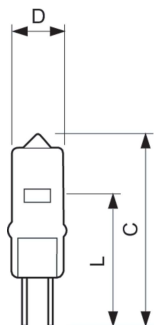

Controls and Dimming	
Dimmable	Yes

Mechanical and Housing	
Bulb Finish	Clear
Bulb Shape	T11 [T 11mm]

Product Data	
Order product name	BC50W/T4/12V/CAPSULE 12/1
Full product name	LV Capsule BC50W/T4/12V/CAPSULE 12/1
Order code	415596
Material Nr. (12NC)	924062017116
Numerator - Quantity Per Pack	1
EAN/UPC - Product/Case	046677415594
Numerator - Packs per outer box	12
EAN/UPC - Case	50046677415599

Low Voltage Capsules

Dimensional drawing

Product	D (max)	L	C (max)
BC50W/T4/12V/CAPSULE 12/1	12 mm	30 mm	44 mm