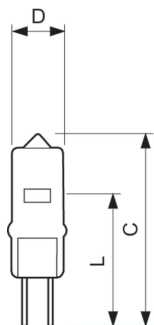

Mechanical and Housing	
Bulb Finish	Clear
Bulb Shape	T11
Product Data	
Order product name	Ess Capsule 50W GY6.35 12V CL 1CT/50
Full product name	Ess Capsule 50W GY6.35 12V CL 1CT/50
Full product code	871150088780100
Order code	924062017182
Material Nr. (12NC)	924062017182
Numerator - Quantity Per Pack	1
EAN/UPC - Product/Case	8711500887801
Numerator - Packs per outer box	50
EAN/UPC - Case	8711500887863

Essential LV Capsule

Dimensional drawing

Product	D (max)	L	C (max)
Ess Capsule 50W GY6.35 12V CL 1CT/50	12 mm	30 mm	44 mm