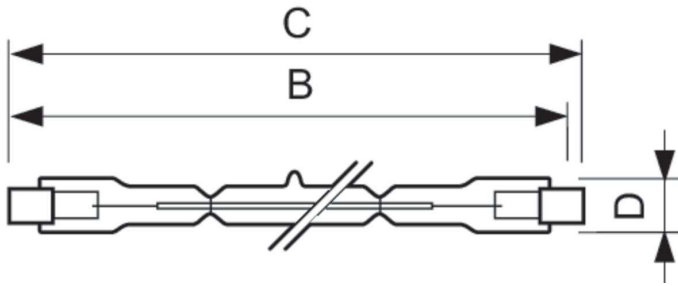

Controls and Dimming	
Dimmable	Yes

Mechanical and Housing	
Bulb Finish	Clear
Bulb Shape	T11 [T 11mm]

Approval and Application	
Energy Consumption kWh/1000 h	240 kWh

Product Data	
Order product name	Plusline 118mm 2y 240W R7s 230V 1BB
Full product name	Plusline 118mm 2y 240W R7s 230V 1BB
Full product code	872790085380300
Order code	924572044210
Material Nr. (12NC)	924572044210
Numerator - Quantity Per Pack	1
EAN/UPC - Product/Case	8727900853803
Numerator - Packs per outer box	100
EAN/UPC - Case	8727900853827

### Dimensional drawing

Product	D (max)	B (max)	B	B (min)	C (max)
Plusline 118mm 2y 240W R7s 230V 1BB	11 mm	115.8 mm	114.2 mm	112.6 mm	118 mm