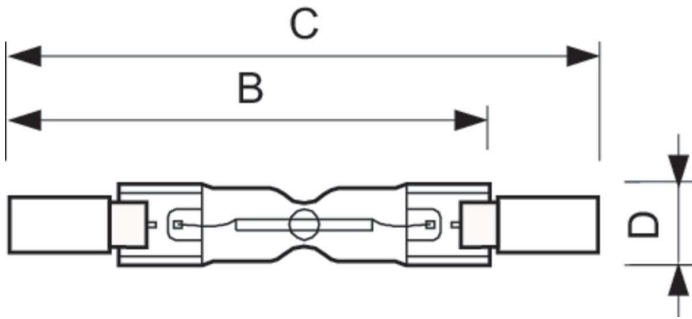

Plusline ES Compact

Plusline 78mm 2y 80W R7s 230V 1BB

Mains-voltage halogen linear lamp with superior quality and reliability. Offers very long lifetime and crisp halogen light. Ideal solution for decorative luminaires.

Product data

General Information	
Cap-Base	R7S [R7s]
Operating Position	UNIVERSAL [Any or Universal (U)]
Nominal lifetime	2,000 hour(s)
Switching Cycle	8,000
Rated Lifetime (Hours)	2,000 hour(s)
Lighting Technology	Halogen
Light Technical	
Luminous Flux	1,415 lm
Correlated Color Temperature (Nom)	2900 K
Luminous Efficacy (rated) (Nom)	17.5 lm/W
Color rendering index (CRI)	100
Operating and Electrical	
Power Consumption	80.0 W
Lamp Current (Nom)	0.35 A
Starting Time (Nom)	0.0 s
Warm-up time to 60% light	instant full light s
Power Factor (Fraction)	1
Voltage (Nom)	230 V
Voltage (Nom)	230 V

Controls and Dimming	
Dimmable	Yes
Mechanical and Housing	
Bulb Finish	Clear
Bulb Shape	T11 [T 11mm]
Approval and Application	
Energy Consumption kWh/1000 h	80 kWh
Product Data	
Order product name	Plusline 78mm 2y 80W R7s 230V 1BB
Full product name	Plusline 78mm 2y 80W R7s 230V 1BB
Full product code	872790085228800
Order code	85228800
Material Nr. (12NC)	924587144210
Numerator - Quantity Per Pack	1
EAN/UPC - Product/Case	8727900852288
Numerator - Packs per outer box	100
EAN/UPC - Case	8727900852301

Plusline ES Compact

Dimensional drawing

Product	D (max)	B (max)	B	B (min)	C (max)
Plusline 78mm 2y 80W R7s 230V 1BB	11 mm	76.5 mm	74.9 mm	73.3 mm	78 mm