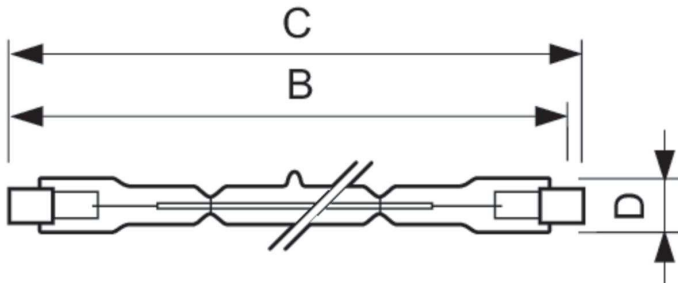

Controls and Dimming	
Dimmable	Yes

Mechanical and Housing	
Bulb Finish	Clear
Bulb Shape	T3 [T 12mm (T3)]

Product Data	
Order product name	Plusline S 500W R7s 230V 1CT/10X10F
Full product name	Plusline S 500W R7s 230V 1CT/10X10F
Full product code	872790080901500
Order code	924735544201
Material Nr. (12NC)	924735544201
Numerator - Quantity Per Pack	1
EAN/UPC - Product/Case	8727900809015
Numerator - Packs per outer box	100
EAN/UPC - Case	8727900809022

### Dimensional drawing

Product	D (max)	B (max)	B	B (min)	C (max)
Plusline S 500W R7s 230V 1CT/ 10X10F	12 mm	115.8 mm	114.2 mm	112.6 mm	117.6 mm