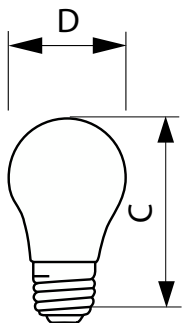

DuraMax Fan

Dimensional drawing

Product

BC40A15/D/CL/FAN/GD