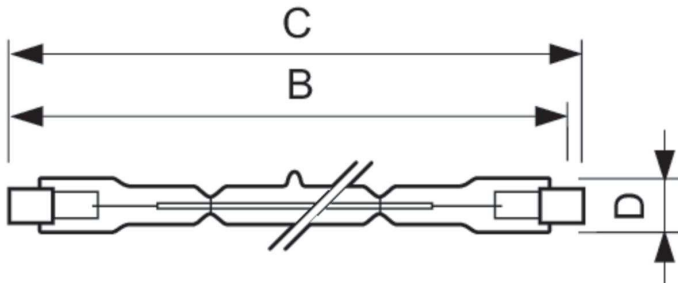

Light Technical	
Luminous Flux	9,900 lm
Correlated Color Temperature (Nom)	2900 K
Luminous Efficacy (rated) (Nom)	19.8 lm/W
Color rendering index (CRI)	100

Operating and Electrical	
Power Consumption	500.0 W
Lamp Current (Nom)	2.17 A
Starting Time (Nom)	0.0 s
Voltage (Nom)	230 V
Voltage (Nom)	230 V

Controls and Dimming	
Dimmable	Yes

Mechanical and Housing	
Bulb Finish	Clear
Bulb Shape	T11

Product Data	
Order product name	PLUS PRO S 500W R7s 230V 1CT/50
Full product name	PLUS PRO S 500W R7s 230V 1CT/50
Full product code	871829114776300
Order code	925632544211
Material Nr. (12NC)	925632544211
Numerator - Quantity Per Pack	1
EAN/UPC - Product/Case	8718291147763
Numerator - Packs per outer box	50
EAN/UPC - Case	8718291147770

Plusline Small

Dimensional drawing

Product	D (max)	B (max)	B	B (min)	C (max)
PLUS PRO S 500W R7s 230V 1CT/50	12 mm	115.8 mm	114.2 mm	112.6 mm	117.6 mm