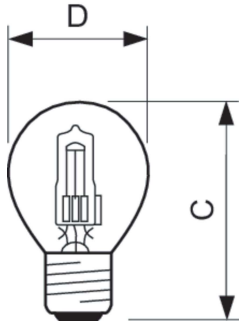

Light Technical	
Luminous Flux	204 lm
Correlated Color Temperature (Nom)	2800 K
Luminous Efficacy (rated) (Nom)	11.1 lm/W
Color rendering index (CRI)	100

Operating and Electrical	
Power Consumption	18.0 W
Lamp Current (Nom)	0.08 A
Starting Time (Nom)	0.0 s
Warm-up time to 60% light	instant full light s
Power Factor (Fraction)	1
Voltage (Nom)	240 V
Voltage (Nom)	240 V

Controls and Dimming	
Dimmable	Yes

Mechanical and Housing	
Bulb Finish	Clear
Bulb Shape	P45 [P 45mm]

Approval and Application	
Energy Consumption kWh/1000 h	18 kWh

Product Data	
Order product name	Halogen 18W E27 240V P45 1CT/15 SRP
Full product name	Halogen 18W E27 240V P45 1CT/15 SRP
Full product code	872790086365902
Order code	925647345503
Material Nr. (12NC)	925647345503
Numerator - Quantity Per Pack	1
EAN/UPC - Product/Case	8727900863659
Numerator - Packs per outer box	15
EAN/UPC - Case	8718696462522

Halogen Classic P45

Dimensional drawing

Product	D (max)	C (max)
Halogen 18W E27 240V P45 1CT/15 SRP	46 mm	74 mm