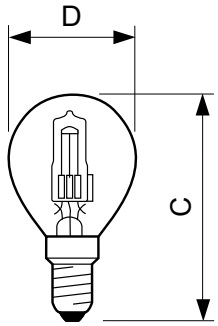

Controls and Dimming	
Dimmable	Yes

Mechanical and Housing	
Bulb Finish	Clear
Bulb Shape	P45 [P 45mm]

Approval and Application	
Energy Consumption kWh/1000 h	28 kWh

Product Data	
Order product name	Halogen 28W E14 240V P45 1CT/15 SRP
Full product name	Halogen 28W E14 240V P45 1CT/15 SRP
Full product code	872790083579304
Order code	925648345505
Material Nr. (12NC)	925648345505
Numerator - Quantity Per Pack	1
EAN/UPC - Product/Case	8727900835793
Numerator - Packs per outer box	15
EAN/UPC - Case	8718696462560

### Dimensional drawing

Product	D (max)	C (max)
Halogen 28W E14 240V P45 1CT/15 SRP	46 mm	80 mm