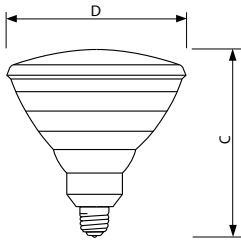

### Product data

General Information	
Cap-Base	E26/50X39 [Skirted Medium Screw (PAR Lamps)]
Operating Position	UNIVERSAL [Any or Universal (U)]
Rated Lifetime (Hours)	1,100 hour(s)
Lighting Technology	Halogen

Light Technical	
Beam Angle (Nom)	10 degree(s)
Luminous Flux	1,350 lm
Luminous Intensity (Nom)	2,000 cd
Correlated Color Temperature (Nom)	2900 K
Color rendering index (CRI)	100

Operating and Electrical	
Power Consumption	72 W
Voltage (Nom)	120 V
Voltage (Nom)	120 V

Mechanical and Housing	
Bulb Finish	Clear
Bulb Material	Hard Glass
Reflector Finish	Aluminized
Bulb Shape	PAR38 [PAR 4.75 inch/121mm]

Product Data	
Order product name	72PAR38/EVP/SP10 120V 12/1
Full product name	Halogen 72PAR38/EVP/SP10 120V 12/1
Order code	428946
Material Nr. (12NC)	925706736302
Numerator - Quantity Per Pack	1
EAN/UPC - Product/Case	046677428945
Numerator - Packs per outer box	12
EAN/UPC - Case	50046677428940

## Dimensional drawing