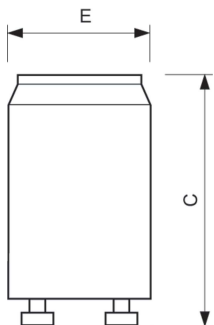

Safety & Comfort Starters

S2E 18-22W SER 220-240V BL/20X25CT

Range of premium quality electronic starters for igniting fluorescent lamps operating on conventional electromagnetic ballast.

Product data

Operating and Electrical		Full product code	
Power Consumption	18 22 W	Order code	926000192603
Voltage (Nom)	220-240 V	Material Nr. (12NC)	926000192603
Mechanical and Housing		Numerator - Quantity Per Pack	1
Housing Color	Blue	EAN/UPC - Product/Case	8711500764980
Product Data		Numerator - Packs per outer box	500
Order product name	S2E 18-22W SER 220-240V BL/20X25CT	EAN/UPC - Case	8711500875839
Full product name	S2E 18-22W SER 220-240V BL/20X25CT		

Safety & Comfort Starters

Dimensional drawing

Product	C (max)	E (max)
S2E 18-22W SER 220-240V BL/20X25CT	40.3 mm	21.5 mm