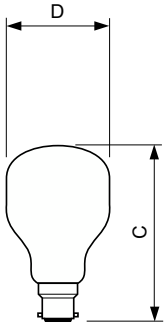

Light Technical	
Luminous Flux	370 lm
Color rendering index (CRI)	100

Operating and Electrical	
Power Consumption	40 W
Voltage (Nom)	230 V
Voltage (Nom)	230 V

Controls and Dimming	
Dimmable	Yes

Mechanical and Housing	
Bulb Finish	Soft White
Bulb Shape	T55 [T 55mm]

Product Data	
Order product name	Soft 40W B22 230V T55 WH U 1CT/100
Full product name	Soft 40W B22 230V T55 WH U 1CT/100
Full product code	890143700490100
Order code	926000205013
Material Nr. (12NC)	926000205013
Numerator - Quantity Per Pack	1
EAN/UPC - Product/Case	8901437004901
Numerator - Packs per outer box	100
EAN/UPC - Case	8727900077001

Softone Standard T-shape

Dimensional drawing

Product	D	C (max)
Soft 40W B22 230V T55 WH U 1CT/100	55 mm	93.5 mm