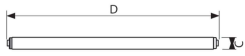

Rapid Start T12

Dimensional drawing

Product

F96T12/DX/HO/ALTO 15PK

T12 Recessed Double Contact