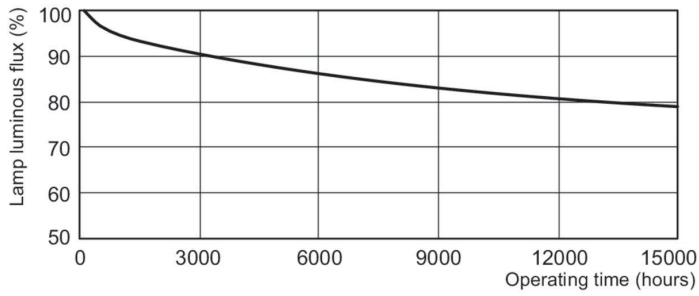

Lifetime

Life Expectancy Diagram - MASTER PL-C 13W/830/4P 1CT/5X10BOX

Life Expectancy Diagram - MASTER PL-C 13W/830/4P 1CT/5X10BOX

MASTER PL-C 4 Pin

Lifetime

Lumen Maintenance Diagram - MASTER PL-C 13W/830/4P 1CT/5X10BOX