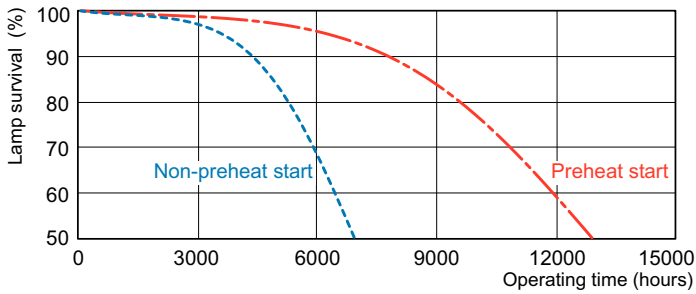

Lifetime

Life Expectancy Diagram - MASTER PL-C 13W/830/4P 1CT/5X10BOX