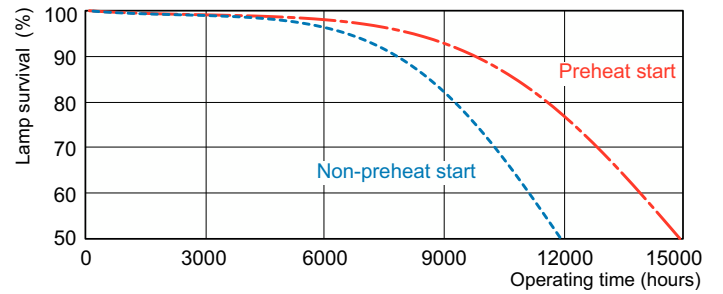

Life Expectancy Diagram - MASTER PL-C 13W/830/4P 1CT/5X10BOX