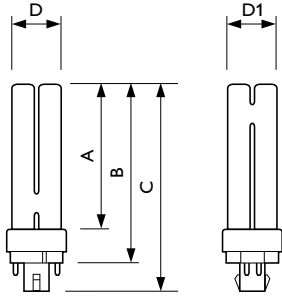

Product Data	
Order product name	MASTER PL-C 13W/830/4P 1CT/5X10BOX
Full product name	MASTER PL-C 13W/830/4P 1CT/5X10BOX
Full product code	871150062331700
Order code	927907183001
Material Nr. (12NC)	927907183001
Numerator - Quantity Per Pack	1
EAN/UPC - Product/Case	8711500623317
Numerator - Packs per outer box	50
EAN/UPC - Case	8711500715722

MASTER PL-C 4 Pin

Dimensional drawing

Product	D (max)	D1 (max)	A (max)	B (max)	C (max)
MASTER PL-C 13W/830/4P 1CT/ 5X10BOX	27.1 mm	27.1 mm	97.5 mm	117.0 mm	131.9 mm

Photometric data

Spectral Power Distribution Colour - MASTER PL-C 13W/830/4P 1CT/5X10BOX