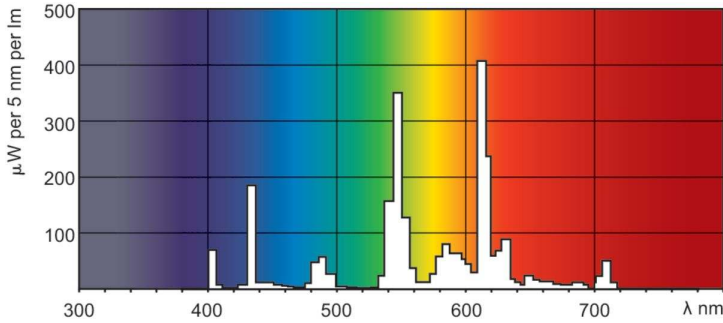

Operating and Electrical	
Power Consumption	13.0 W
Lamp Current (Nom)	0.170 A

Controls and Dimming	
Dimmable	Yes

Approval and Application	
Mercury (Hg) Content (Nom)	1.4 mg
Energy Consumption kWh/1000 h	15 kWh

MASTER PL-C 4 Pin

Dimensional drawing

Product	D (max)	D1 (max)	A (max)	B (max)	C (max)
MASTER PL-C 13W/830/4P 1CT/ 5X10BOX	27.1 mm	27.1 mm	97.5 mm	117.0 mm	131.9 mm

Photometric data

Spectral Power Distribution Colour - MASTER PL-C 13W/830/4P 1CT/5X10BOX