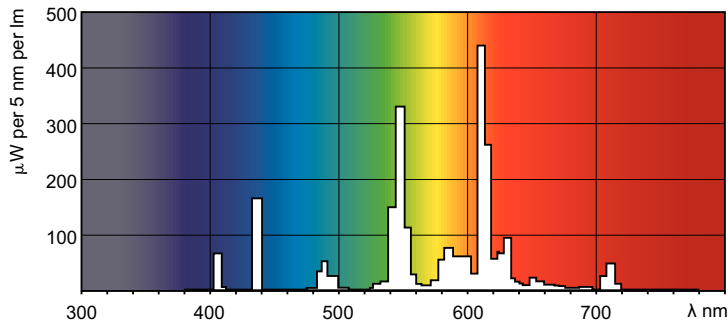

## Photometric data

Spectral Power Distribution Colour - MASTER PL-C 18W/827/4P 1CT/5X10BOX