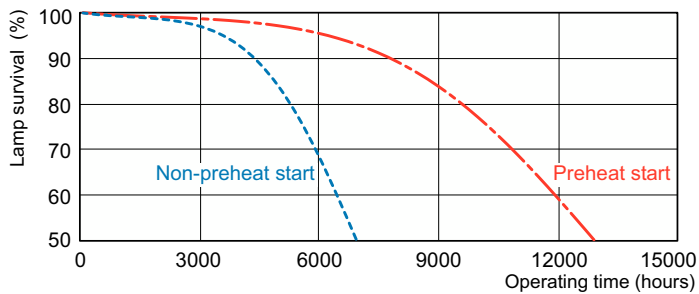

Lifetime

Life Expectancy Diagram - MASTER PL-C 18W/827/4P 1CT/5X10BOX