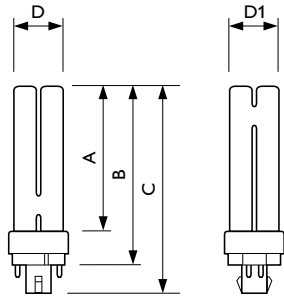

Product Data	
Order product name	MASTER PL-C 18W/827/4P 1CT/5X10BOX
Full product name	MASTER PL-C 18W/827/4P 1CT/5X10BOX
Full product code	871150062327000
Order code	927907282701
Material Nr. (12NC)	927907282701
Numerator - Quantity Per Pack	1
EAN/UPC - Product/Case	8711500623270
Numerator - Packs per outer box	50
EAN/UPC - Case	8711500715869

## Dimensional drawing

Product	D (max)	D1 (max)	A (max)	B (max)	C (max)
MASTER PL-C 18W/827/4P 1CT/ 5X10BOX	27.1 mm	27.1 mm	109.5 mm	128.0 mm	142.9 mm