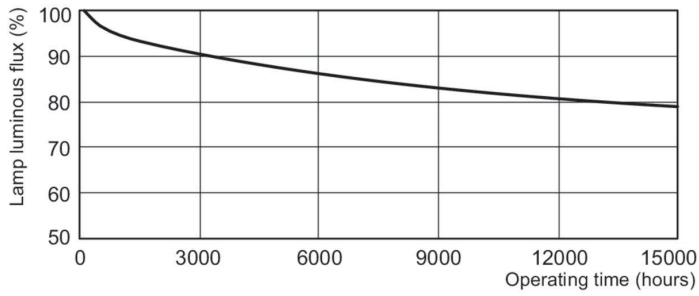

MASTER PL-C 4 Pin

Lifetime

Lumen Maintenance Diagram - MASTER PL-C 18W/827/4P 1CT/5X10BOX