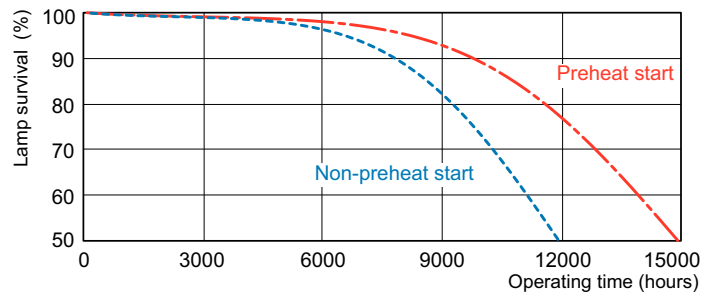

Life Expectancy Diagram - MASTER PL-C 18W/827/4P 1CT/5X10BOX