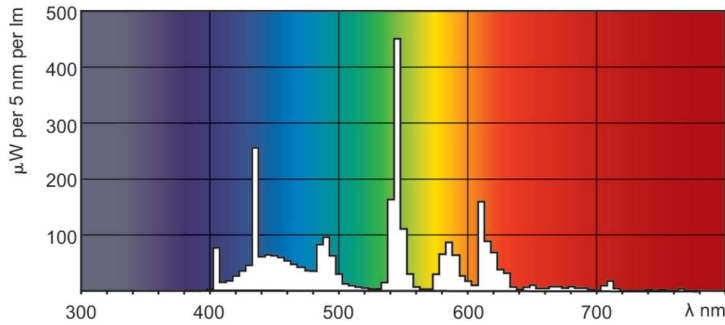

MASTER PL-C 4 Pin

Dimensional drawing

Product	D (max)	D1 (max)	A (max)	B (max)	C (max)
MASTER PL-C 18W/865/4P 1CT/ 5X10BOX	27.1 mm	27.1 mm	109.5 mm	128.0 mm	142.9 mm

Photometric data

Spectral Power Distribution Colour - MASTER PL-C 18W/865/4P 1CT/5X10BOX