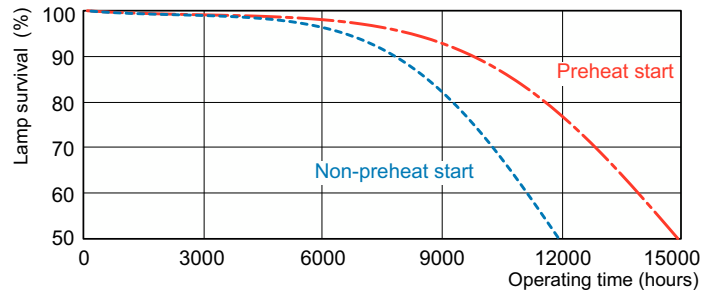

Life Expectancy Diagram - MASTER PL-C 18W/865/4P 1CT/5X10BOX