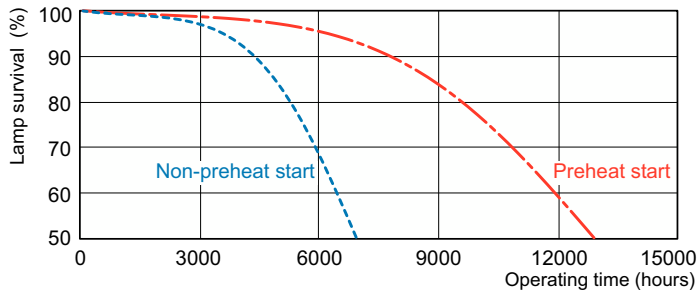

Lifetime

Life Expectancy Diagram - MASTER PL-C 18W/865/4P 1CT/5X10BOX