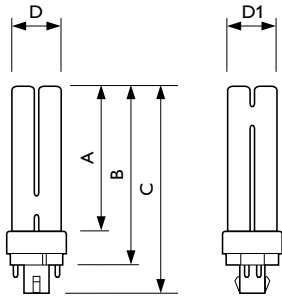

Product Data	
Order product name	MASTER PL-C 18W/865/4P 1CT/5X10BOX
Full product name	MASTER PL-C 18W/865/4P 1CT/5X10BOX
Full product code	871150027704600
Order code	927907286501
Material Nr. (12NC)	927907286501
Numerator - Quantity Per Pack	1
EAN/UPC - Product/Case	8711500277046
Numerator - Packs per outer box	50
EAN/UPC - Case	8711500277121

MASTER PL-C 4 Pin

Dimensional drawing

Product	D (max)	D1 (max)	A (max)	B (max)	C (max)
MASTER PL-C 18W/865/4P 1CT/ 5X10BOX	27.1 mm	27.1 mm	109.5 mm	128.0 mm	142.9 mm

Photometric data

Spectral Power Distribution Colour - MASTER PL-C 18W/865/4P 1CT/5X10BOX