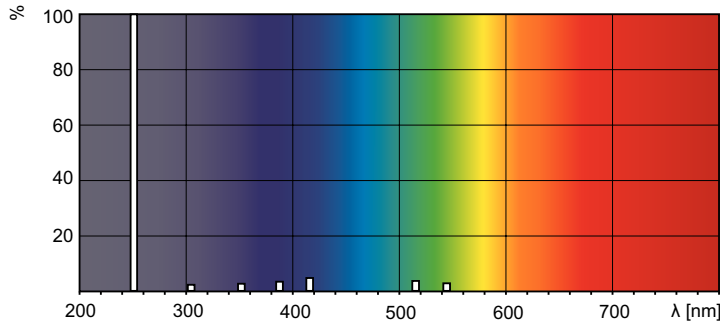

Photometric data

Spectral Power Distribution Colour - TUV PL-L 55W/4P HF 1CT/25