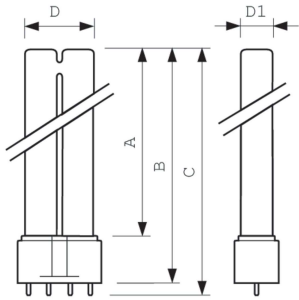

### Product data

General Information		Mechanical and Housing	
Cap-Base	2G11 [2G11]	Lamp Current (Nom)	0.525 A
Useful Life (Nom)	9,000 hour(s)	Voltage (Nom)	105 V
Light Technical		Voltage (Nom)	105 V
Color Code	TUV	Bulb Shape	2xT16
Color Designation	- [Not Specified]	Approval and Application	
Depreciation at Useful Lifetime	20 %	Mercury (Hg) Content (Nom)	4.4 mg
Operating and Electrical			
Power Consumption	55 W		

## Dimensional drawing

Product	D1 (max)	D (max)	A (max)	B (max)	C (max)
TUV PL-L 55W/4P HF 1CT/25	3/4 inch	1-1/2 inch	19-15/16 inch	20-7/8 inch	21-1/16 inch