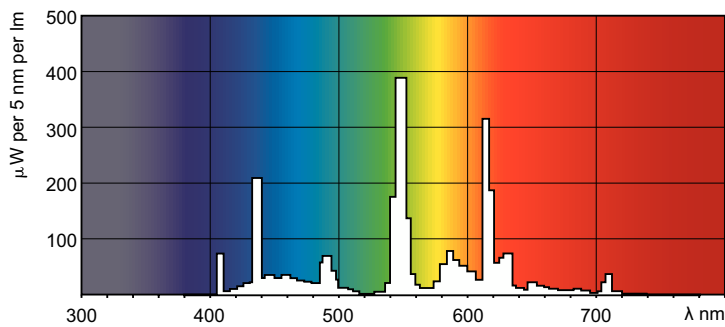

Product data

General Information	
Cap-Base	2G11
Flux measurement reference	Sphere
Light Technical	
Color Code	840 [CCT of 4000K]
Luminous Flux	6,000 lm
Color Designation	Cool White (CW)
Chromaticity Coordinate X (Nom)	0.38
Chromaticity Coordinate Y (Nom)	0.38
Correlated Color Temperature (Nom)	4000 K
Luminous Efficacy (rated) (Nom)	75 lm/W
Color rendering index (CRI)	80
Operating and Electrical	
Power Consumption	80.0 W

Lamp Current (Nom)	0.555 A
Controls and Dimming	
Dimmable	Yes
Approval and Application	
Energy Efficiency Class	G
Mercury (Hg) Content (Max)	2 mg
Mercury (Hg) Content (Nom)	2.0 mg
Energy Consumption kWh/1000 h	80 kWh
EPREL Registration Number	423319
Product Data	
Order product name	MASTER PL-L 80W/840/4P 1CT/25
Full product name	MASTER PL-L 80W/840/4P 1CT/25
Full product code	871150086712440
Order code	86712440

Dimensional drawing

Product	D (max)	D1 (max)	A (max)	B (max)	C (max)
MASTER PL-L 80W/840/4P 1CT/25	39.0 mm	18.0 mm	539.2 mm	565 mm	571.6 mm

Photometric data

Spectral Power Distribution Colour - MASTER PL-L 80W/840/4P 1CT/25