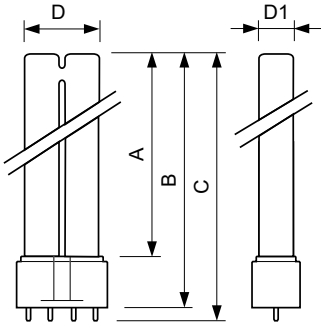

MASTER PL-L 4 Pin

MASTER PL-L 80W/840/4P 1CT/25

Energy-saving compact fluorescent lamps. Compact long-arc low-pressure mercury discharge lamp. Envelope consists of 2 parallel fluorescent tubes

Warnings and Safety

Product data

General Information	
Cap-Base	2G11
Flux measurement reference	Sphere
Light Technical	
Color Code	840 [CCT of 4000K]
Luminous Flux	6,000 lm
Color Designation	Cool White (CW)
Chromaticity Coordinate X (Nom)	0.38
Chromaticity Coordinate Y (Nom)	0.38
Correlated Color Temperature (Nom)	4000 K
Luminous Efficacy (rated) (Nom)	75 lm/W
Color rendering index (CRI)	80
Operating and Electrical	
Power Consumption	80.0 W

Lamp Current (Nom)	0.555 A
Controls and Dimming	
Dimmable	Yes
Approval and Application	
Energy Efficiency Class	G
Mercury (Hg) Content (Max)	2 mg
Mercury (Hg) Content (Nom)	2.0 mg
Energy Consumption kWh/1000 h	80 kWh
EPREL Registration Number	423319
Product Data	
Order product name	MASTER PL-L 80W/840/4P 1CT/25
Full product name	MASTER PL-L 80W/840/4P 1CT/25
Full product code	871150086712440
Order code	86712440

Dimensional drawing

Product	D (max)	D1 (max)	A (max)	B (max)	C (max)
MASTER PL-L 80W/840/4P 1CT/25	39.0 mm	18.0 mm	539.2 mm	565 mm	571.6 mm

Photometric data

Spectral Power Distribution Colour - MASTER PL-L 80W/840/4P 1CT/25