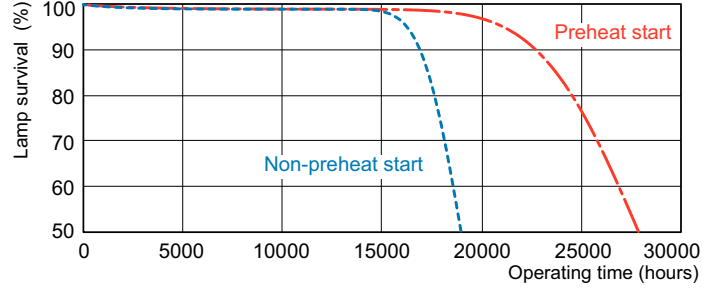

MASTER PL-R Eco 4 Pin

Kullanım Ömrü

Life Expectancy Diagram - MASTER PL-R Eco 14W/830/4P 1CT/5X10BOX