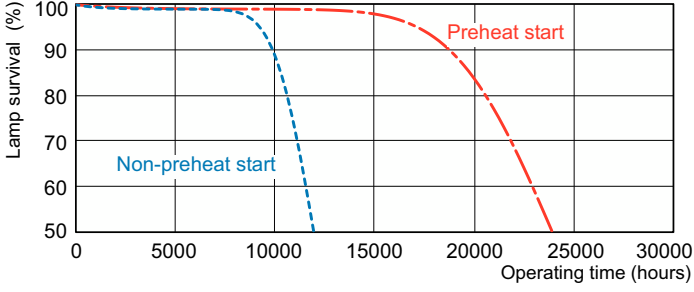

MASTER PL-R Eco 4 Pin

Kullanım Ömrü

Life Expectancy Diagram - MASTER PL-R Eco 14W/830/4P 1CT/5X10BOX