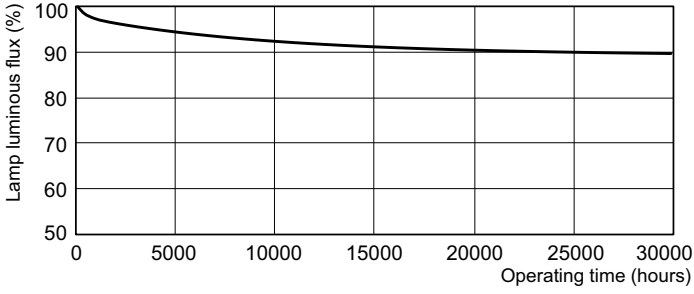

Life Expectancy Diagram - MASTER PL-R Eco 14W/830/4P 1CT/5X10BOX

Lumen Maintenance Diagram - MASTER PL-R Eco 14W/830/4P 1CT/5X10BOX