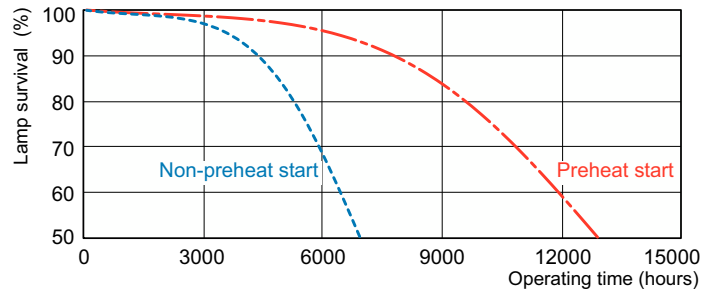

MASTER PL-T TOP 4 stift

Livslängd

Lumen Maintenance Diagram - MASTER PL-T TOP 18W/830/4P 1CT/5X10BOX