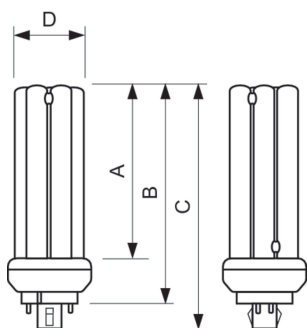

Måttskiss

Product	D (max)	A (max)	B (max)	C (max)
MASTER PL-T TOP 18W/830/4P 1CT/5X10BOX	41 mm	71,7 mm	96,0 mm	111,7 mm

Fotometriska data

Spectral Power Distribution Colour - MASTER PL-T TOP 18W/830/4P 1CT/5X10BOX