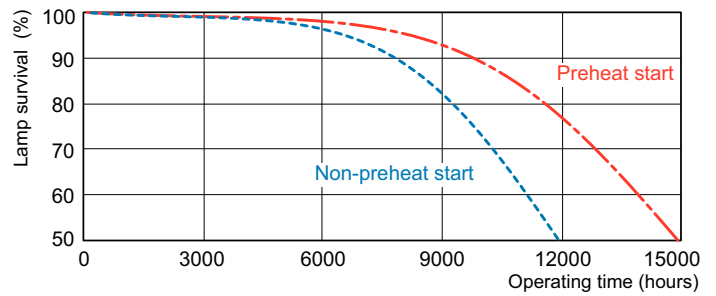

Life Expectancy Diagram - MASTER PL-T TOP 18W/830/4P 1CT/5X10BOX

Life Expectancy Diagram - MASTER PL-T TOP 18W/830/4P 1CT/5X10BOX