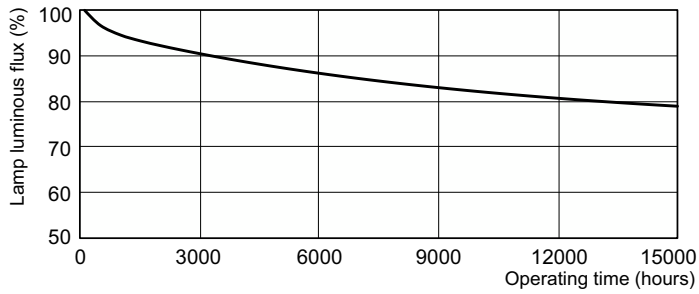

MASTER PL-T TOP 4 Pin

Levetid

Lumen Maintenance Diagram - MASTER PL-T TOP 42W/830/4P 1CT/5X10BOX