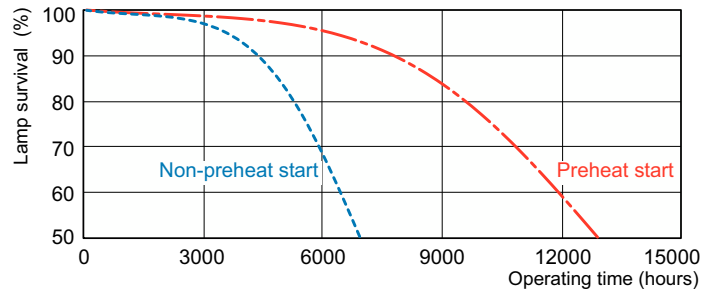

MASTER PL-T TOP 4 Pin

Levetid

Lumen Maintenance Diagram - MASTER PL-T TOP 42W/830/4P 1CT/5X10BOX