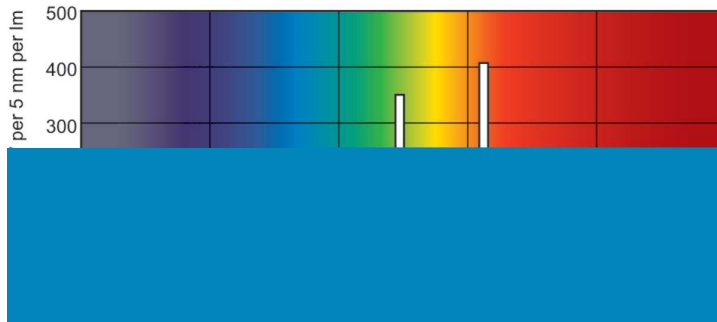

## Fotometriske data

Spectral Power Distribution Colour - MASTER PL-T TOP 42W/830/4P 1CT/5X10BOX