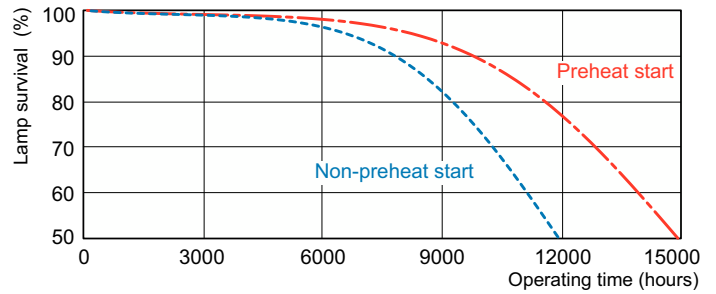

Life Expectancy Diagram - MASTER PL-T TOP 42W/830/4P 1CT/5X10BOX

Life Expectancy Diagram - MASTER PL-T TOP 42W/830/4P 1CT/5X10BOX