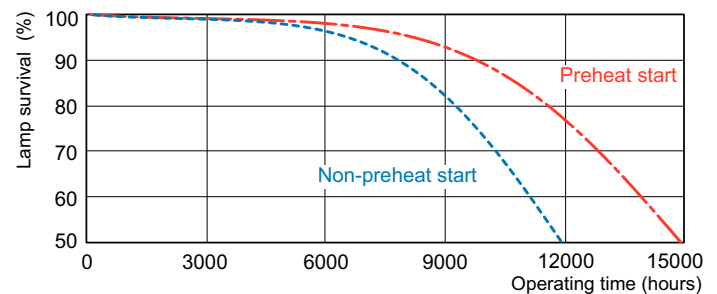

Life Expectancy Diagram - MASTER PL-T 18W/827/4P 1CT/5X10BOX