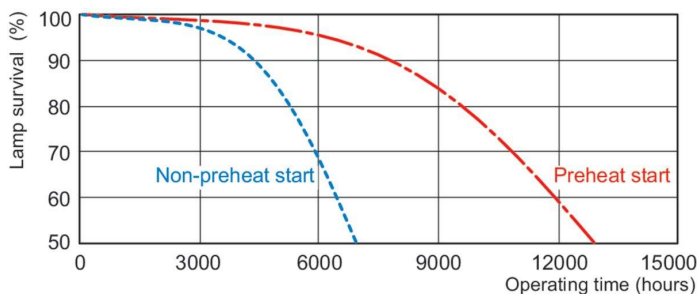

Levetid

Life Expectancy Diagram - MASTER PL-T 18W/827/4P 1CT/5X10BOX