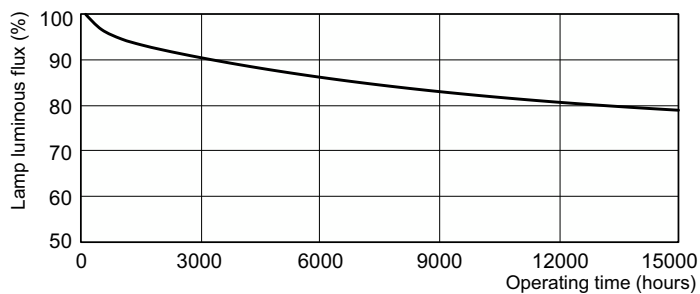

MASTER PL-T 4P

Levetid

Lumen Maintenance Diagram - MASTER PL-T 18W/827/4P 1CT/5X10BOX