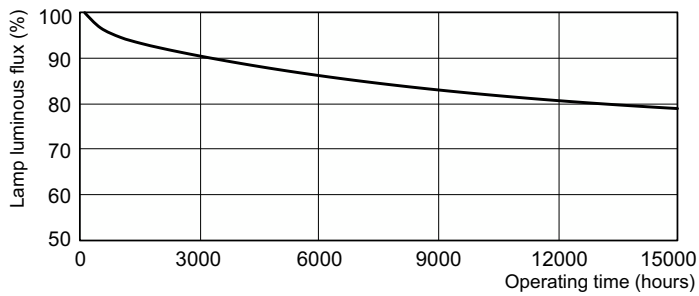

Life Expectancy Diagram - MASTER PL-T 18W/830/4P 1CT/5X10BOX

Life Expectancy Diagram - MASTER PL-T 18W/830/4P 1CT/5X10BOX

Lumen Maintenance Diagram - MASTER PL-T 18W/830/4P 1CT/5X10BOX