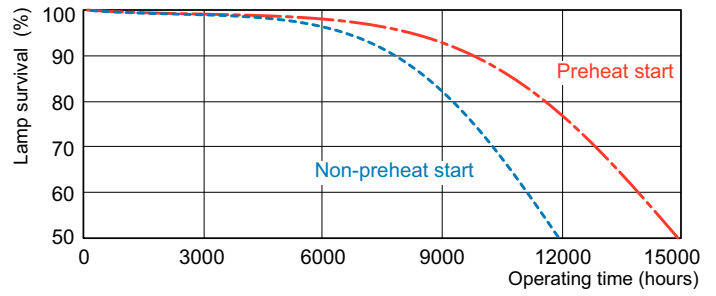

MASTER PL-T 4-Pin

Levetid