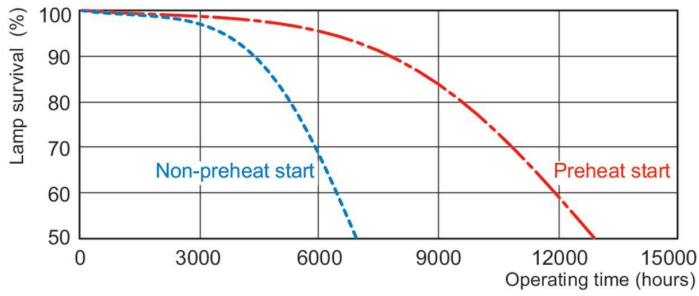

MASTER PL-T 4-Pin

Levetid