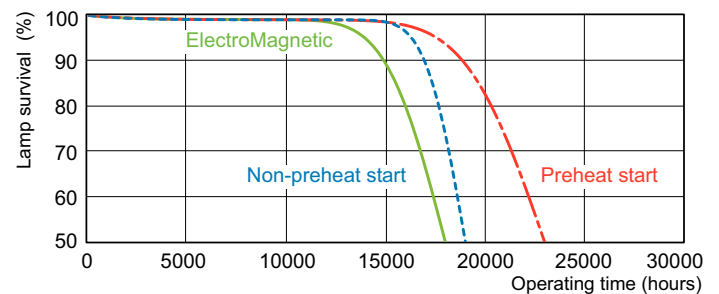

Life Expectancy Diagram - MASTER TL-D Super 80 18W/840 1SL/25