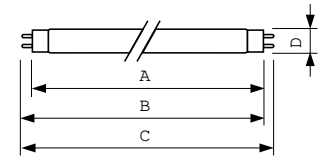

Product data

General Information		Lamp Current (Nom)	
Cap-Base	G13 [Medium Bi-Pin Fluorescent]	0.360 A	
Flux measurement reference	Sphere	Controls and Dimming	
Life to 50% Failures (Nom)	15,000 hour(s)	Dimmable	Yes
Light Technical		Mechanical and Housing	
Color Code	840 [CCT of 4000K]	Bulb Shape	T8
Luminous Flux	2,400 lm	Approval and Application	
Color Designation	Cool White (CW)	Energy Efficiency Class	G
Chromaticity Coordinate X (Nom)	0.38	Mercury (Hg) Content (Nom)	1.7 mg
Chromaticity Coordinate Y (Nom)	0.38	Energy Consumption kWh/1000 h	31 kWh
Correlated Color Temperature (Nom)	4000 K	EPREL Registration Number	423374
Luminous Efficacy (rated) (Nom)	80 lm/W	Product Data	
Color rendering index (CRI)	81	Order product name	MASTER TL-D Super 80 30W/840 1SL/25
Operating and Electrical		Full product name	MASTER TL-D Super 80 30W/840 1SL/25
Power Consumption	30.2 W		

MASTER TL-D Super 80

Full product code	871150063186240
Order code	927920584023
Material Nr. (12NC)	927920584023
Numerator - Quantity Per Pack	1
EAN/UPC - Product/Case	8711500631862

Numerator - Packs per outer box	25
EAN/UPC - Case	8711500631879

Dimensional drawing

Product	D (max)	A (max)	B (max)	B (min)	C (max)
MASTER TL-D Super 80 30W/840 1SL/25	28 mm	894.6 mm	901.7 mm	899.3 mm	908.8 mm

Photometric data

Spectral Power Distribution Colour - MASTER TL-D Super 80 30W/840 1SL/25