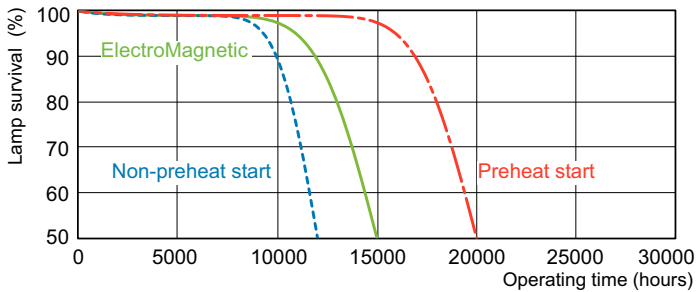

Lifetime

Life Expectancy Diagram - MASTER TL-D Super 80 30W/840 1SL/25