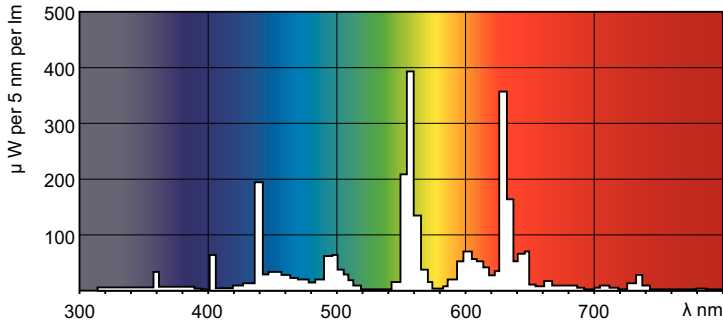

MASTER TL-D Super 80

MASTER TL-D Super 80 30W/840 1SL/25

The MASTER TL-D Super 80 lamp offers more lumens per watt and better color rendering than TL-D standard colors. Furthermore, it has a lower mercury content. The lamp can be operated in existing TL-D luminaires.

Product data

General Information		Lamp Current (Nom)	
Cap-Base	G13 [Medium Bi-Pin Fluorescent]	0.360 A	
Flux measurement reference	Sphere	Controls and Dimming	
Life to 50% Failures (Nom)	15,000 hour(s)	Dimmable	Yes
Light Technical		Mechanical and Housing	
Color Code	840 [CCT of 4000K]	Bulb Shape	T8
Luminous Flux	2,400 lm	Approval and Application	
Color Designation	Cool White (CW)	Energy Efficiency Class	G
Chromaticity Coordinate X (Nom)	0.38	Mercury (Hg) Content (Nom)	1.7 mg
Chromaticity Coordinate Y (Nom)	0.38	Energy Consumption kWh/1000 h	31 kWh
Correlated Color Temperature (Nom)	4000 K	EPREL Registration Number	423374
Luminous Efficacy (rated) (Nom)	80 lm/W	Product Data	
Color rendering index (CRI)	81	Order product name	MASTER TL-D Super 80 30W/840 1SL/25
Operating and Electrical		Full product name	MASTER TL-D Super 80 30W/840 1SL/25
Power Consumption	30.2 W		

Dimensional drawing

Product	D (max)	A (max)	B (max)	B (min)	C (max)
MASTER TL-D Super 80 30W/840 1SL/25	28 mm	894.6 mm	901.7 mm	899.3 mm	908.8 mm

Photometric data

Spectral Power Distribution Colour - MASTER TL-D Super 80 30W/840 1SL/25