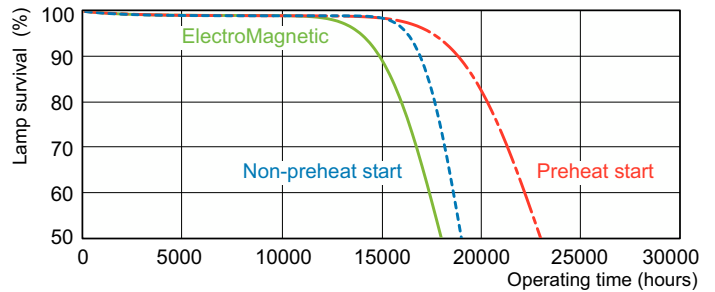

Life Expectancy Diagram - MASTER TL-D Super 80 30W/840 1SL/25