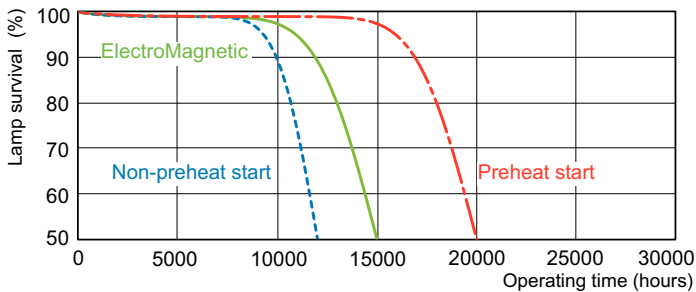

Photometrische Daten

Spectral Power Distribution Colour - MASTER TL-D Super 80 36W/827 1SL/25

Lebensdauer

Life Expectancy Diagram - MASTER TL-D Super 80 36W/827 1SL/25

Life Expectancy Diagram - MASTER TL-D Super 80 36W/827 1SL/25