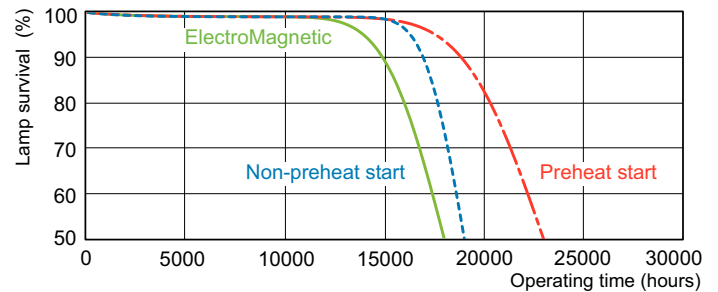

Photometrische Daten

Spectral Power Distribution Colour - MASTER TL-D Super 80 36W/827 1SL/25

Lebensdauer

Life Expectancy Diagram - MASTER TL-D Super 80 36W/827 1SL/25

Life Expectancy Diagram - MASTER TL-D Super 80 36W/827 1SL/25